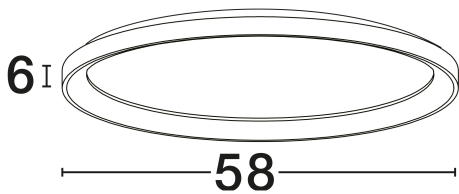

NOVA LUCE

PRODUCT DATASHEET

Version: 001

PRODUCT PHOTOGRAPH

TECHNICAL DRAWING

GENERAL INFORMATION

Product Code	9853676
Collection	Indoor
Product Category	Ceiling
Product Family	Pertino
Mounting Location	Ceiling
Application Environment	Indoor
Specifications	N/A

DIMENSION & WEIGHT

LxWxH (cm)	D: 58 H: 6
Cut Out (cm)	N/A
Weight (Kgr)	3.5

MATERIAL & COLOR

Product Color	Sandy Black
Body Material	Aluminium & Acrylic

APPLICATION & MOUNTING

Ambient Working Temp.	Max 45°C
Type of Protection	IP20
Dimmable	Yes
Type of Dimming	Triac
Mounting type	Surface
Mounting Depth (cm)	N/A
Led Module Replaceable	No
Light Source	LED

Power (Nominal)	50W
Input voltage (Nominal)	220-240V
Mains Frequency	50/60Hz

PHOTOMETRICAL DATA

Luminous Flux	3134lm
Color Temperature	3000K
Light Color (Designation)	Warm White

WARRANTY

Warranty	3 Years
----------	----------------