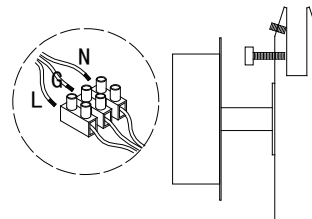

NOVA LUCE

9187009

1

Turn off the general switch

2

Drill holes & apply plastic anchors
With screws

3

Connect the wires

4

Apply side screws

5

apply the glass

6

Turn on the general switch