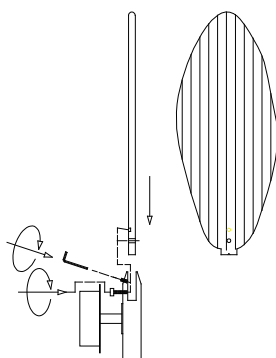

NOVA LUCE

9187009

1

Turn off the general switch

2

Drill holes & apply plastic anchors
With screws

3

Connect the wires

4

Apply side screws

5

apply the glass

6

Turn on the general switch