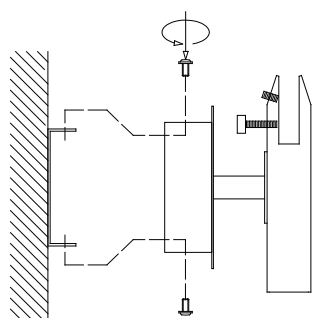

NOVA LUCE

9187009

1

Turn off the general switch

2

Drill holes & apply plastic anchors
With screws

3

Connect the wires

4

Apply side screws

5

apply the glass

6

Turn on the general switch