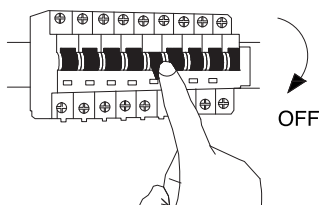

NOVA LUCE

9187009

1

Turn off the general switch

2

Drill holes & apply plastic anchors
With screws

3

Connect the wires

4

Apply side screws

5

apply the glass

6

Turn on the general switch