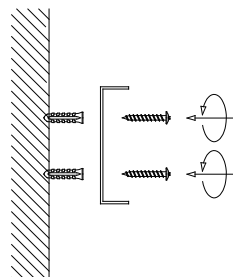

NOVA LUCE

9187009

1

Turn off the general switch

2

Drill holes & apply plastic anchors
With screws

3

Connect the wires

4

Apply side screws

5

apply the glass

6

Turn on the general switch