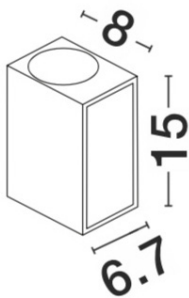

NOVA LUCE

PRODUCT DATASHEET

Version: 001

PRODUCT PHOTOGRAPH

TECHNICAL DRAWING

GENERAL INFORMATION

Product Code	910042
Collection	Outdoor
Product Category	Wall
Product Family	NERO
Mounting Location	Wall
Application Environment	Outdoor

DIMENSION & WEIGHT

LxWxH (cm)	L: 6,7 W: 8 H: 15
Cut out (cm)	N/A
Weight (Kgr)	0.4

MATERIAL & COLOR

Product Color	White
Body Material	Aluminium&-Glass

APPLICATION & MOUNTING

Ambient Working Temp.	Max 40 oC
Type of Protection	IP54
Dimmable	No
Type of Dimming (Optional)	N/A
Mounting type	Surface
Mounting Depth (cm)	N/A
Led Module Replaceable	Yes
Light Source	GU10