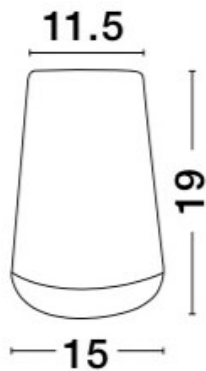

NOVA LUCE

PRODUCT DATASHEET

Version: 001

PRODUCT PHOTOGRAPH

TECHNICAL DRAWING

GENERAL INFORMATION

Product Code	9014065
Collection	Decorative
Product Category	Table
Product Family	Marco
Mounting Location	N/A
Application Environment	Indoor

DIMENSION & WEIGHT

LxWxH (cm)	D: 15 H: 19
Cut out (cm)	N/A
Weight (Kgr)	0.5

MATERIAL & COLOR

Product Color	White
Body Material	Metal & Wood

APPLICATION & MOUNTING

Ambient Working Temp.	Max 45 oC
Type of Protection	IP20
Dimmable	Depends on the lamp
Type of Dimming (Optional)	N/A
Mounting type	N/A
Mounting Depth (cm)	N/A
Led Module Replaceable	Yes
Light Source	LED E27

Power (Nominal)	Depends on the lamp
Input voltage (Nominal)	220-240Vac
Mains Frequency	50/60Hz

PHOTOMETRICAL DATA

Luminous Flux	Depends on the lamp
Color Temperature	Depends on the lamp
Light Color (Designation)	N/A