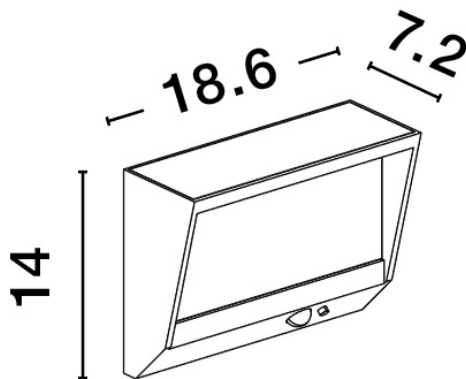

DIMENSION & WEIGHT

LxWxH (cm)	L: 18,6 W: 7,2 H: 14
Cut out (cm)	N/A
Weight (Kgr)	0.8

MATERIAL & COLOR

Product Color	Anthracite
Body Material	Die-Casting Aluminium

TECHNICAL DRAWING

APPLICATION & MOUNTING

Ambient Working Temp.	Max 40 oC
Type of Protection	IP65
Dimmable	No
Type of Dimming (Optional)	N/A
Mounting type	Surface
Mounting Depth (cm)	N/A
Led Module Replaceable	No
Light Source	LED

Power (Nominal)	2W
Input voltage (Nominal)	3Vdc
Mains Frequency	50/60Hz

PHOTOMETRICAL DATA

Luminous Flux	104 lm
Color Temperature	3000K
Light Color (Designation)	Warm White

WARRANTY

Warranty	3 Years
----------	----------------