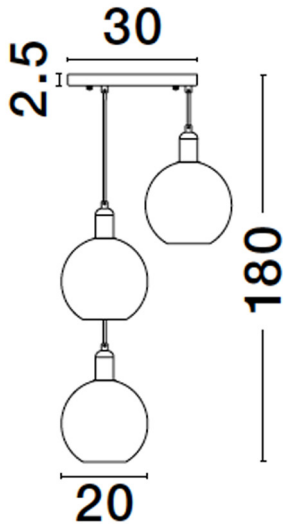

NOVA LUCE

PRODUCT DATASHEET

Version: 001

PRODUCT PHOTOGRAPH

TECHNICAL DRAWING

GENERAL INFORMATION

Product Code	9035963
Collection	Decorative
Product Category	Suspension
Product Family	Mirro
Mounting Location	Ceiling
Application Environment	Indoor

DIMENSION & WEIGHT

LxWxH (cm)	D: 30 H: 180
Cut out (cm)	N/A
Weight (Kgr)	2.6

MATERIAL & COLOR

Product Color	Gold & Smoky
Body Material	Metal & Glass

APPLICATION & MOUNTING

Ambient Working Temp.	Max 45 oC
Type of Protection	IP20
Dimmable	Depends on the lamp
Type of Dimming (Optional)	N/A
Mounting type	Ceiling
Mounting Depth (cm)	N/A
Led Module Replaceable	Yes
Light Source	LED E27

Power (Nominal)	Depends on the lamp
Input voltage (Nominal)	220-240Vac
Mains Frequency	50/60Hz

PHOTOMETRICAL DATA

Luminous Flux	Depends on the lamp
Color Temperature	Depends on the lamp
Light Color (Designation)	N/A