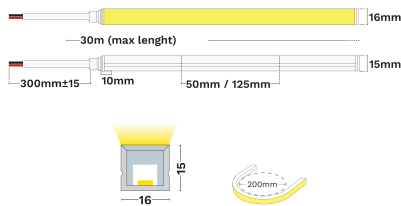

COMPATIBLE WITH

— On/Off Driver: N/A

— Triac Driver: N/A

— Dali Driver: N/A

GENERAL INFORMATION

Product Code	9540058
Product Category	Neon Flex
Product Family	Gomu 16X15
Mounting Location	N/A
Application Environment	Outdoor

DIMENSION & WEIGHT

LxWxH (cm)	L:1m 16x15 mm
Cut out (cm)	N/A
Weight (Kgr)	N/A

MATERIAL & COLOR

Product Color	N/A
Body Material	Silicone
Cover Material	N/A

APPLICATION & MOUNTING

Ambient Working Temp.	45 C
Type of Protection	IP67
Protection Class IK	IK08
Dimmable	Yes
Type of Dimming (Optional)	Triac/Dali
Mounting type	N/A
Mounting Depth (cm)	N/A
Led Module Replaceable	No
Light Source	Led
Adjustable	No

NOVA LUCE S.A

Schimatari Viotias
32009, Greece

+30 22620 58 121
+30 22620 56 743

info@novaluce.com
www.novaluce.com