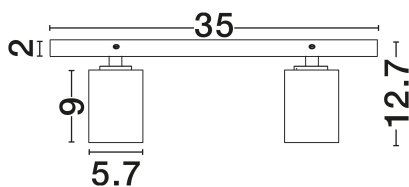

TECHNICAL DRAWING

APPLICATION & MOUNTING

Ambient Working Temp.	Max 45°C
Type of Protection	IP20
Dimmable	Yes
Type of Dimming	N/A
Mounting type	Surface
Mounting Depth (cm)	N/A
Led Module Replaceable	Yes
Light Source	GU10

NOVA LUCE S.A

Schimatari Viotias
32009, Greece

+30 22620 58 121
+30 22620 56 743

info@novaluce.com
www.novaluce.com