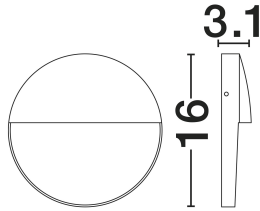

NOVA LUCE

PRODUCT DATASHEET

Version: 001

PRODUCT PHOTOGRAPH

TECHNICAL DRAWING

GENERAL INFORMATION

Product Code	9136438
Collection	Outdoor
Product Category	Step Lights
Product Family	Rodix
Mounting Location	Wall
Application Environment	Outdoor
Specifications	N/A

DIMENSION & WEIGHT

LxWxH (cm)	D:16 W:3.7 cm
Cut out (cm)	N/A
Weight (Kgr)	0.351

MATERIAL & COLOR

Product Color	Sandy White
Body Material	Aluminium & Pc

APPLICATION & MOUNTING

Ambient Working Temp.	Max 45 oC
Type of Protection	IP54
Dimmable	No
Type of Dimming	N/A
Mounting type	Surface
Mounting Depth (cm)	N/A
Led Module Replaceable	No
Light Source	LED

Power (Nominal)	5w
Input voltage (Nominal)	220-240Vac
Mains Frequency	50/60Hz

PHOTOMETRICAL DATA

Luminous Flux	307lm
Color Temperature	3000K
Light Color (Designation)	Warm White

WARRANTY

Warranty	3 Years
----------	----------------