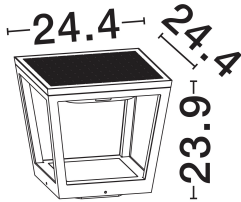

NOVA LUCE

PRODUCT DATASHEET

Version: 001

PRODUCT PHOTOGRAPH

GENERAL INFORMATION

Product Code	9136464
Collection	Outdoor
Product Category	Bollard
Product Family	Cuppa
Mounting Location	Ground
Application Environment	Outdoor
Specifications	N/A

DIMENSION & WEIGHT

LxWxH (cm)	.:24.4 W:24.4 H:23.9 cm
Cut out (cm)	N/A
Weight (Kgr)	2.517

TECHNICAL DRAWING

MATERIAL & COLOR

Product Color	Dark Anthracite
Body Material	Aluminium & Glass

APPLICATION & MOUNTING