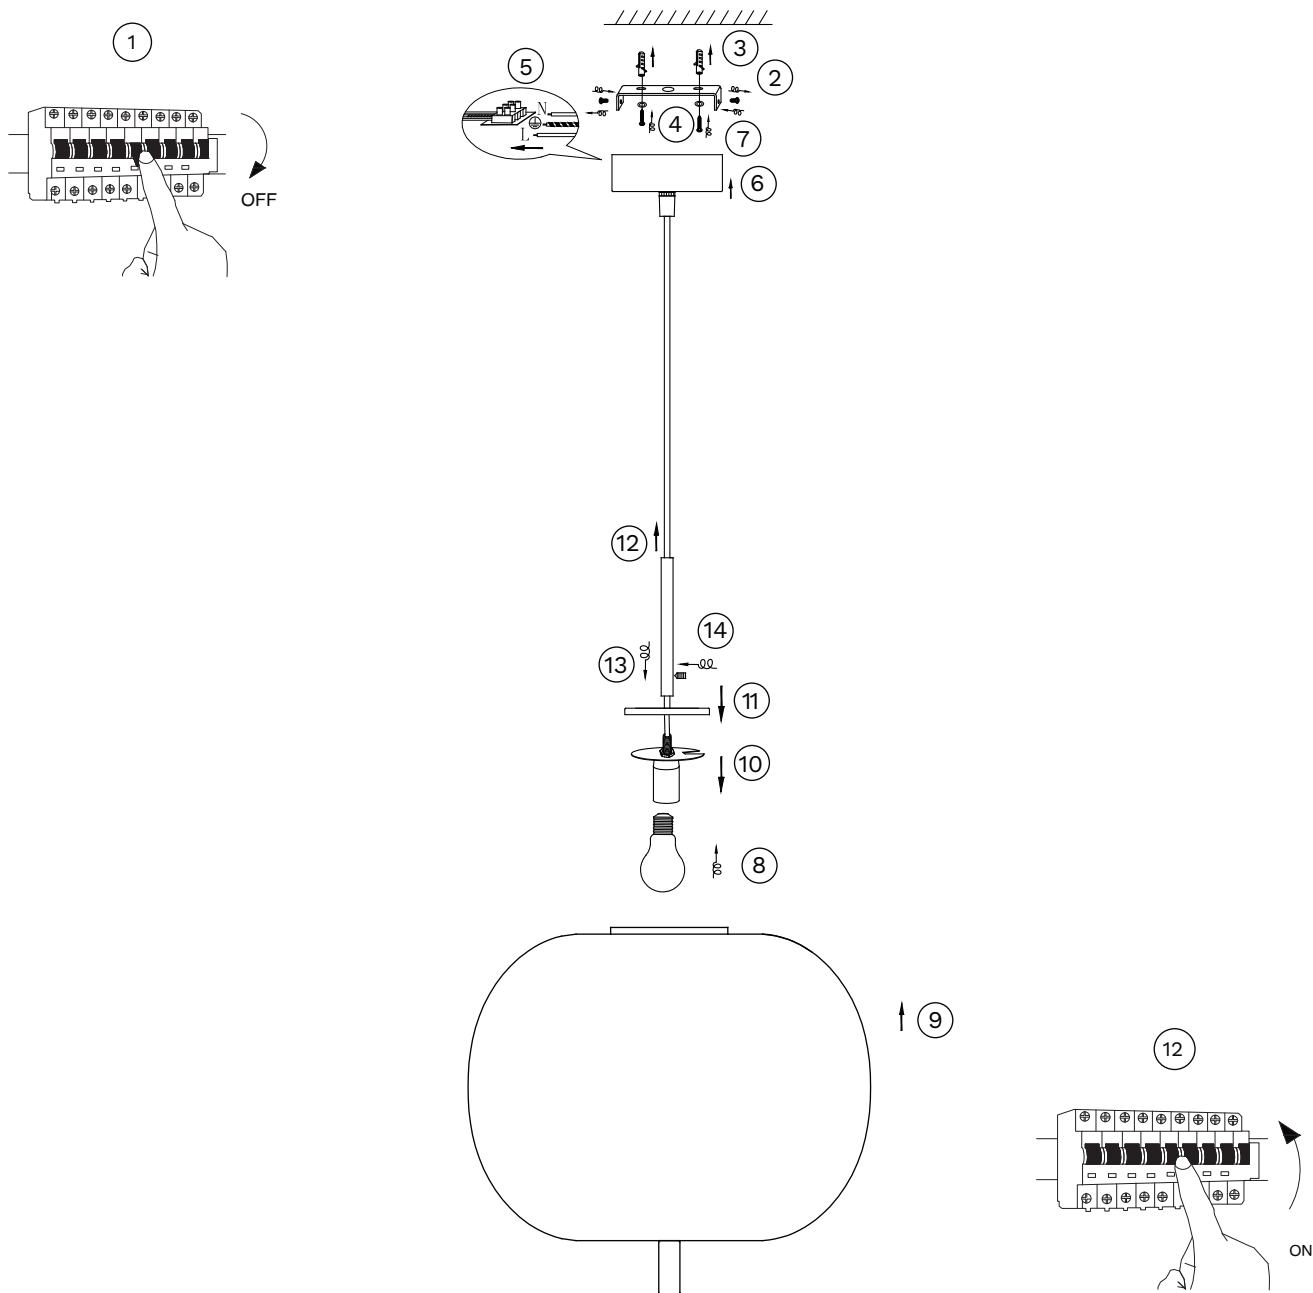

# NOVA LUCE

9624061  
9624071  
9624079

1. Turn off the general switch
2. Drill holes
3. Apply plastic anchors
4. Apply screws
5. Connect wires
6. Put the canopy in place

7. Apply the side screws
8. By rotating put the bulb in place
9. Apply carefully the acrylic
10. 11. Put the socket in place
12. 13. By rotating place the pendant
14. Apply the side pendant screw
15. Turn on general switch