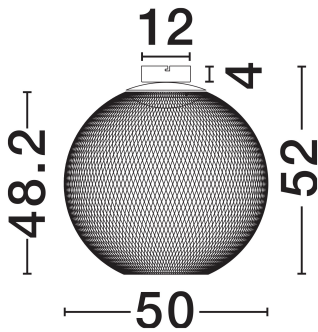

TECHNICAL DRAWING

APPLICATION & MOUNTING

Ambient Working Temp.	Max 45°C
Type of Protection	IP20
Dimmable	No
Type of Dimming	N/A
Mounting type	Surface
Mounting Depth (cm)	N/A
Led Module Replaceable	No
Light Source	LED

NOVA LUCE S.A

Schimatari Viotias
32009, Greece

+30 22620 58 121
+30 22620 56 743

info@novaluce.com
www.novaluce.com