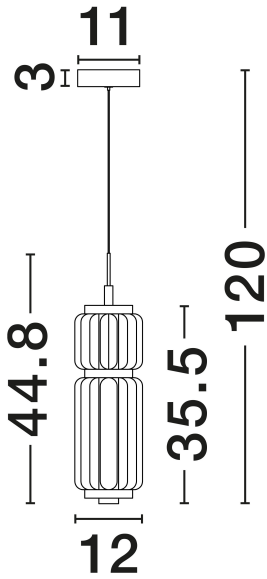

NOVA LUCE

PRODUCT DATASHEET

Version: 001

PRODUCT PHOTOGRAPH

TECHNICAL DRAWING

GENERAL INFORMATION

Product Code	9540291
Collection	Indoor
Product Category	Suspension
Product Family	Liessa
Mounting Location	Ceiling
Application Environment	Indoor
Specifications	N/A

DIMENSION & WEIGHT

LxWxH (cm)	D: 12 H: 120
Cut Out (cm)	N/A
Weight (Kgr)	1.7

MATERIAL & COLOR

Product Color	Sandy Black & Clear
Body Material	Aluminium & Glass

APPLICATION & MOUNTING

Ambient Working Temp.	Max 45°C
Type of Protection	IP20
Dimmable	No
Type of Dimming	N/A
Mounting type	Surface
Mounting Depth (cm)	N/A
Led Module Replaceable	No
Light Source	LED

Power (Nominal)	7W
Input voltage (Nominal)	220-240V
Mains Frequency	50/60Hz

PHOTOMETRICAL DATA

Luminous Flux	267lm
Color Temperature	3000K
Light Color (Designation)	Warm White

WARRANTY

Warranty	3 Years
----------	----------------