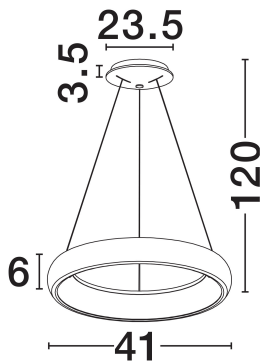

GENERAL INFORMATION

Product Code	8105618
Collection	Indoor
Product Category	Suspension
Product Family	Albi
Mounting Location	Wall
Application Environment	Indoor
Specifications	N/A

DIMENSION & WEIGHT

LxWxH (cm)	D: 41 H: 120
Cut Out (cm)	N/A
Weight (Kgr)	1.6

MATERIAL & COLOR

Product Color	Sandy White
Body Material	Aluminium & Acrylic

APPLICATION & MOUNTING

Ambient Working Temp.	Max 45°C
Type of Protection	IP20
Dimmable	Yes
Type of Dimming	Triac
Mounting type	Surface
Mounting Depth (cm)	N/A
Led Module Replaceable	No
Light Source	LED

NOVA LUCE S.A

Schimatari Viotias
32009, Greece

+30 22620 58 121
+30 22620 56 743

info@novaluce.com
www.novaluce.com