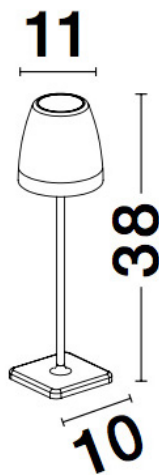

NOVA LUCE

PRODUCT DATASHEET

Version: 001

PRODUCT PHOTOGRAPH

GENERAL INFORMATION

Product Code	9223401
Collection	Outdoor
Product Category	Table
Product Family	COLT
Mounting Location	N/A
Application Environment	Outdoor

DIMENSION & WEIGHT

LxWxH (cm)	L: 11 W: 11 H: 38
Cut out (cm)	N/A
Weight (Kgr)	1.3

MATERIAL & COLOR

Product Color	Sandy White
Body Material	Die-Casting Aluminium -Acrylic

TECHNICAL DRAWING

APPLICATION & MOUNTING

Schimatari Viotias
32009, Greece

+30 22620 58 121
+30 22620 56 743

info@novaluce.com
www.novaluce.com

NOVA LUCE

PRODUCT DATASHEET

Version: 001

ELECTRICAL DATA

Power (Nominal)	2W
Input voltage (Nominal)	5Vdc
Mains Frequency	50/60Hz

PHOTOMETRICAL DATA

Luminous Flux	207 lm
Color Temperature	3000K
Light Color (Designation)	Warm White

WARRANTY

Warranty	3 Years
----------	----------------

CERTIFICATES

Certificates	CE,UKCA
--------------	----------------