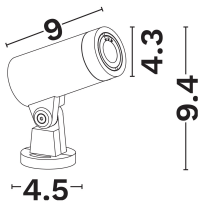

NOVA LUCE

PRODUCT DATASHEET

Version: 001

PRODUCT PHOTOGRAPH

GENERAL INFORMATION

Product Code	9136206
Product Category	Faade & Accent Lighting
Product Family	Law InOut
Mounting Location	Ground
Application Environment	Outdoor

DIMENSION & WEIGHT

LxWxH (cm)	10.2 W:4.5 H:9.4 cm
Cut out (cm)	N/A
Weight (Kgr)	N/A

TECHNICAL DRAWING

MATERIAL & COLOR

Product Color	Black
Body Material	Aluminium
Cover Material	N/A

APPLICATION & MOUNTING

Ambient Working Temp.	45 C
Type of Protection	IP65
Protection Class IK	IK06
Dimmable	N/A
Type of Dimming (Optional)	N/A
Mounting type	Surface
Mounting Depth (cm)	Ground
Led Module Replaceable	No
Light Source	Led
Adjustable	Yes