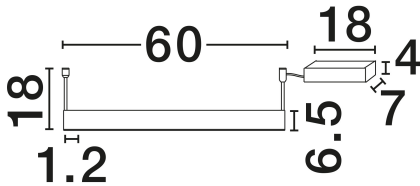

NOVA LUCE

PRODUCT DATASHEET

Version: 001

PRODUCT PHOTOGRAPH

TECHNICAL DRAWING

GENERAL INFORMATION

Product Code	9063602
Collection	Indoor
Product Category	Suspension
Product Family	Motif
Mounting Location	Suspension
Application Environment	Indoor
Specifications	N/A

DIMENSION & WEIGHT

LxWxH (cm)	D: 60 W: 1.2 H: 18
Cut Out (cm)	N/A
Weight (Kgr)	2.1

MATERIAL & COLOR

Product Color	Sandy White
Body Material	Aluminium & Acrylic

APPLICATION & MOUNTING

Ambient Working Temp.	Max 45°C
Type of Protection	IP20
Dimmable	Yes
Type of Dimming	Triac
Mounting type	Surface
Mounting Depth (cm)	N/A
Led Module Replaceable	No
Light Source	LED

Power (Nominal)	46W
Input voltage (Nominal)	220-240V
Mains Frequency	50/60Hz

PHOTOMETRICAL DATA

Luminous Flux	3700lm
Color Temperature	3000K
Light Color (Designation)	Warm White

WARRANTY

Warranty	3 Years
----------	----------------