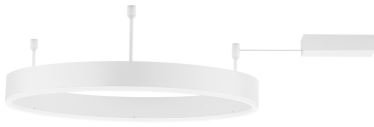

NOVA LUCE

PRODUCT DATASHEET

Version: 001

PRODUCT PHOTOGRAPH

TECHNICAL DRAWING

GENERAL INFORMATION

Product Code	9063602
Collection	Indoor
Product Category	Suspension
Product Family	Motif
Mounting Location	Suspension
Application Environment	Indoor
Specifications	N/A

DIMENSION & WEIGHT

LxWxH (cm)	D: 60 W: 1.2 H: 18
Cut Out (cm)	N/A
Weight (Kgr)	2.1

MATERIAL & COLOR

Product Color	Sandy White
Body Material	Aluminium & Acrylic

APPLICATION & MOUNTING

Ambient Working Temp.	Max 45°C
Type of Protection	IP20
Dimmable	Yes
Type of Dimming	Triac
Mounting type	Surface
Mounting Depth (cm)	N/A
Led Module Replaceable	No
Light Source	LED