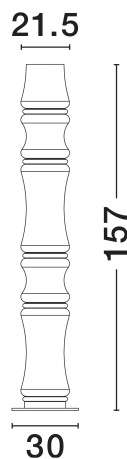

NOVA LUCE

PRODUCT DATASHEET

Version: 001

PRODUCT PHOTOGRAPH

GENERAL INFORMATION

Product Code	9695283
Collection	Indoor
Product Category	Floor
Product Family	Anapnoe
Mounting Location	Floor
Application Environment	Indoor
Specifications	N/A

DIMENSION & WEIGHT

LxWxH (cm)	D: 30 W: 21.5 H: 157
Cut Out (cm)	N/A
Weight (Kgr)	15

MATERIAL & COLOR

Product Color	Matt Black
Body Material	Steel, Aluminium & Glass

APPLICATION & MOUNTING

Ambient Working Temp.	Max 45°C
Type of Protection	IP20
Dimmable	Yes
Type of Dimming	Triac
Mounting type	Surface
Mounting Depth (cm)	N/A
Led Module Replaceable	No
Light Source	LED

TECHNICAL DRAWING

NOVA LUCE S.A

Schimatari Viotias
32009, Greece

+30 22620 58 121
+30 22620 56 743

info@novaluce.com
www.novaluce.com

NOVA LUCE

PRODUCT DATASHEET

Version: 001

ELECTRICAL DATA

Power (Nominal)	46W
Input voltage (Nominal)	220-240V
Mains Frequency	50/60Hz

PHOTOMETRICAL DATA

Luminous Flux	965lm
Color Temperature	3000K
Light Color (Designation)	Warm White

WARRANTY

Warranty	3 Years
----------	----------------