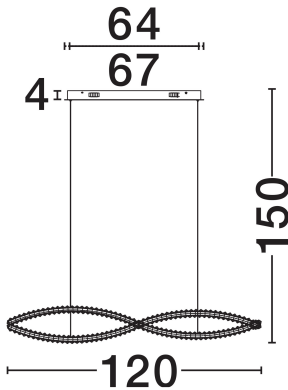

## TECHNICAL DRAWING

## DIMENSION & WEIGHT

LxWxH (cm)	L: 120 W: 16 H: 150
Cut Out (cm)	N/A
Weight (Kgr)	12

### PHOTOMETRICAL DATA

Luminous Flux	<b>4750lm</b>
Color Temperature	<b>3500K</b>
Light Color (Designation)	<b>Warm White</b>