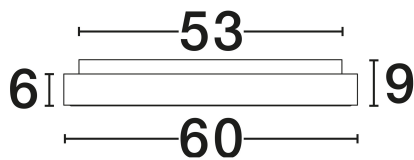

TECHNICAL DRAWING

NOVA LUCE S.A

Schimatari Viotias
32009, Greece

+30 22620 58 121
+30 22620 56 743

info@novaluce.com
www.novaluce.com