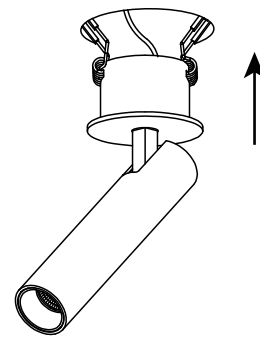

NOVA LUCE

9232124

1. Turn off the general switch

2. Create a cut out on the wall

5. Connect wires of the driver

6. Insert the lamp on the wall

7. Turn on the general switch