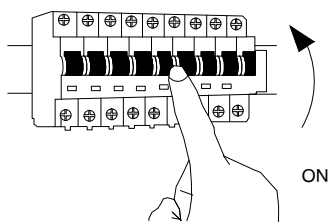

NOVA LUCE

9232124

1. Turn off the general switch

2. Create a cut out on the wall

5. Connect wires of the driver

6. Insert the lamp on the wall

7. Turn on the general switch