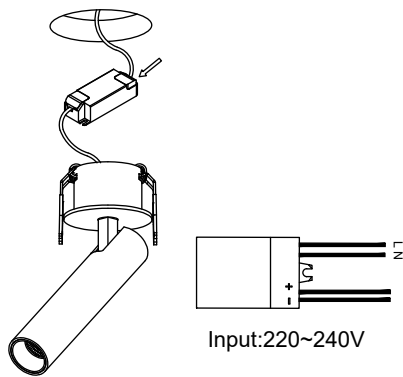

NOVA LUCE

9232124

1. Turn off the general switch

2. Create a cut out on the wall

5. Connect wires of the driver

6. Insert the lamp on the wall

7. Turn on the general switch