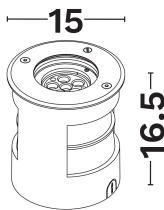

COMPATIBLE WITH

— On/Off Driver: N/A

— Triac Driver: N/A

— Dali Driver: N/A

GENERAL INFORMATION

Product Code	9203120
Product Category	Faade & Accent Lighting
Product Family	Narrow
Mounting Location	Ground
Application Environment	Outdoor

DIMENSION & WEIGHT

LxWxH (cm)	D:15 H:16.5 cm
Cut out (cm)	14,2
Weight (Kgr)	N/A

MATERIAL & COLOR

Product Color	Silver
Body Material	Stainless Steel 316
Cover Material	N/A

APPLICATION & MOUNTING

Ambient Working Temp.	45 C
Type of Protection	IP67
Protection Class IK	IK08
Dimmable	N/A
Type of Dimming (Optional)	N/A
Mounting type	Surface
Mounting Depth (cm)	Ground
Led Module Replaceable	No
Light Source	Led
Adjustable	No

NOVA LUCE S.A

Schimatari Viotias
32009, Greece

+30 22620 58 121
+30 22620 56 743

info@novaluce.com
www.novaluce.com