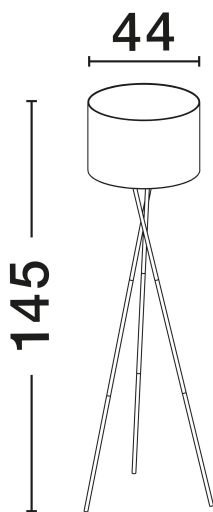

NOVA LUCE

PRODUCT DATASHEET

Version: 001

PRODUCT PHOTOGRAPH

TECHNICAL DRAWING

GENERAL INFORMATION

Product Code	9050160
Collection	Indoor
Product Category	Table
Product Family	Retro
Mounting Location	Table
Application Environment	Indoor
Specifications	N/A

DIMENSION & WEIGHT

LxWxH (cm)	D: 44 H: 145
Cut Out (cm)	N/A
Weight (Kgr)	1.7

MATERIAL & COLOR

Product Color	Black
Body Material	Fabric & Metal

APPLICATION & MOUNTING

Ambient Working Temp.	Max 45°C
Type of Protection	IP20
Dimmable	Yes
Type of Dimming	N/A
Mounting type	Surface
Mounting Depth (cm)	N/A
Led Module Replaceable	Yes
Light Source	E27

Power (Nominal)	1x12W
Input voltage (Nominal)	100-240V
Mains Frequency	50/60Hz

PHOTOMETRICAL DATA

Luminous Flux	N/A
Color Temperature	N/A
Light Color (Designation)	N/A

WARRANTY

Warranty	3 Years
----------	----------------