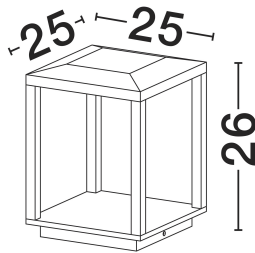

NOVA LUCE

PRODUCT DATASHEET

Version: 001

PRODUCT PHOTOGRAPH

GENERAL INFORMATION

| | |
|-------------------------|---------|
| Product Code | 9030754 |
| Collection | Outdoor |
| Product Category | Bollard |
| Product Family | Prive |
| Mounting Location | Ground |
| Application Environment | Outdoor |
| Specifications | N/A |

DIMENSION & WEIGHT

| | |
|--------------|-------------------|
| LxWxH (cm) | L:25 W:25 H:26 cm |
| Cut out (cm) | N/A |
| Weight (Kgr) | 2.4 |

TECHNICAL DRAWING

MATERIAL & COLOR

| | |
|---------------|-------------------|
| Product Color | Sandy Black |
| Body Material | Aluminium & Glass |