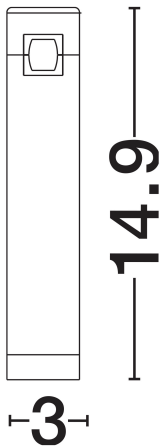

NOVA LUCE

PRODUCT DATASHEET

Version: 001

PRODUCT PHOTOGRAPH

TECHNICAL DRAWING

GENERAL INFORMATION

Product Code	9090281
Collection	Indoor
Product Category	Accessories
Product Family	Bar
Mounting Location	N/A
Application Environment	Indoor
Specifications	N/A

DIMENSION & WEIGHT

LxWxH (cm)	D: 3 H: 14.9
Cut Out (cm)	N/A
Weight (Kgr)	0

MATERIAL & COLOR

Product Color	Satin Brass
Body Material	Aluminium

APPLICATION & MOUNTING

Ambient Working Temp.	Max 45°C
Type of Protection	IP20
Dimmable	No
Type of Dimming	N/A
Mounting type	Surface
Mounting Depth (cm)	N/A
Led Module Replaceable	No
Light Source	LED

Power (Nominal)	5W
Input voltage (Nominal)	220-240V
Mains Frequency	50/60Hz

PHOTOMETRICAL DATA

Luminous Flux	300lm
Color Temperature	3000K
Light Color (Designation)	Warm White

WARRANTY

Warranty	3 Years
----------	----------------