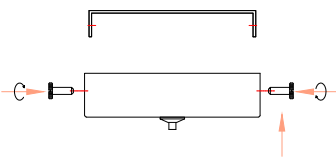

NOVA LUCE

9009155

1

Turn off the general switch

2

Drill holes & apply plastic anchors
With screws

3

Connect the wires

4

Apply the side screws

5

Instal glass shades

6

Turn on the general switch