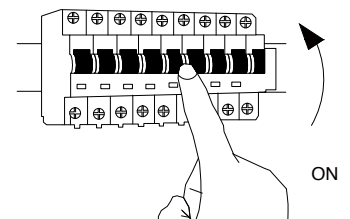

NOVA LUCE

9009155

1

Turn off the general switch

2

Drill holes & apply plastic anchors
With screws

3

Connect the wires

4

Apply the side screws

5

Instal glass shades

6

Turn on the general switch