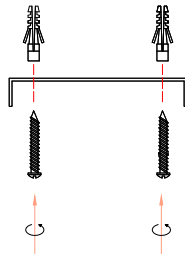

NOVA LUCE

9009155

1

Turn off the general switch

2

Drill holes & apply plastic anchors
With screws

3

Connect the wires

4

Apply the side screws

5

Instal glass shades

6

Turn on the general switch