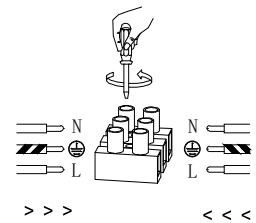

NOVA LUCE

9009155

1

Turn off the general switch

2

Drill holes & apply plastic anchors
With screws

3

Connect the wires

4

Apply the side screws

5

Instal glass shades

6

Turn on the general switch