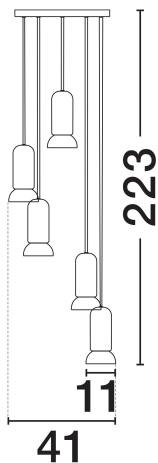

### PRODUCT PHOTOGRAPH

### GENERAL INFORMATION

Product Code	9236218
Collection	Indoor
Product Category	Suspension
Product Family	Parlo
Mounting Location	Wall
Application Environment	Indoor
Specifications	N/A

### DIMENSION & WEIGHT

LxWxH (cm)	D: 41 H: 223
Cut Out (cm)	N/A
Weight (Kgr)	4.84