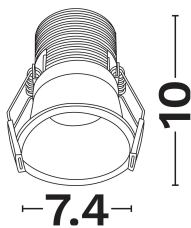

NOVA LUCE

PRODUCT DATASHEET

Version: 001

PRODUCT PHOTOGRAPH

GENERAL INFORMATION

Product Code	9844030
Product Category	Downlights
Product Family	Glyce
Mounting Location	Ceiling
Application Environment	Indoor

DIMENSION & WEIGHT

LxWxH (cm)	D:7.4 H:10
Cut out (cm)	6,5
Weight (Kgr)	N/A

TECHNICAL DRAWING

MATERIAL & COLOR

Product Color	White
Body Material	Aluminium
Cover Material	N/A

APPLICATION & MOUNTING

Ambient Working Temp.	45 C
Type of Protection	IP20
Protection Class IK	IK03
Dimmable	Yes
Type of Dimming (Optional)	Triac/Dali
Mounting type	Recessed
Mounting Depth (cm)	Ceiling
Led Module Replaceable	No
Light Source	Led
Adjustable	No

PHOTOMETRICAL DATA

Luminous Flux	1169
Luminous Efficacy	58.5
Color Temperature	3000
Light Color (Designation)	Warm White
CRI	>90
SDCM	<3
Beam Angle	36
UGR	<19

LIFESPAN

Lifetime	50000
----------	--------------