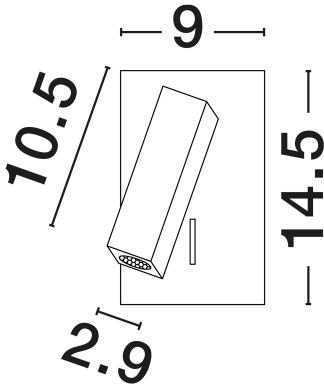

NOVA LUCE

PRODUCT DATASHEET

Version: 001

PRODUCT PHOTOGRAPH

GENERAL INFORMATION

Product Code	9081352
Collection	Indoor
Product Category	Wall
Product Family	Dona
Mounting Location	Wall
Application Environment	Indoor
Specifications	N/A

DIMENSION & WEIGHT

LxWxH (cm)	L: 14.5 W: 9 H: 6
Cut Out (cm)	N/A
Weight (Kgr)	0.48

MATERIAL & COLOR

Product Color	Sandy Black
Body Material	Aluminium

TECHNICAL DRAWING

APPLICATION & MOUNTING

Ambient Working Temp.	Max 45°C
Type of Protection	IP20
Dimmable	No
Type of Dimming	N/A
Mounting type	Surface
Mounting Depth (cm)	N/A
Led Module Replaceable	No
Light Source	LED

Power (Nominal)	3W
Input voltage (Nominal)	220-240V
Mains Frequency	50/60Hz

PHOTOMETRICAL DATA

Luminous Flux	180lm
Color Temperature	3000K
Light Color (Designation)	Warm White

WARRANTY

Warranty	3 Years
----------	----------------