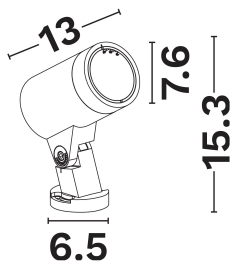

NOVA LUCE

PRODUCT DATASHEET

Version: 001

PRODUCT PHOTOGRAPH

GENERAL INFORMATION

Product Code	9136210
Product Category	Faade & Accent Lighting
Product Family	Law InOut
Mounting Location	Ground
Application Environment	Outdoor

DIMENSION & WEIGHT

LxWxH (cm)	L:14 W:7.6 H:15.3 cm
Cut out (cm)	N/A
Weight (Kgr)	N/A

TECHNICAL DRAWING

MATERIAL & COLOR

Product Color	Black
Body Material	Aluminium
Cover Material	N/A

APPLICATION & MOUNTING