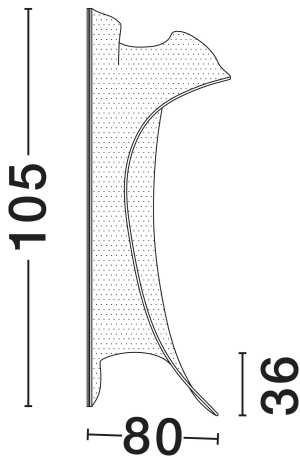

NOVA LUCE

PRODUCT DATASHEET

Version: 001

PRODUCT PHOTOGRAPH

TECHNICAL DRAWING

GENERAL INFORMATION

Product Code	9054402
Collection	Indoor
Product Category	Floor
Product Family	Siderno
Mounting Location	Floor
Application Environment	Indoor
Specifications	N/A

DIMENSION & WEIGHT

LxWxH (cm)	L: 80 W: 36 H: 105
Cut Out (cm)	N/A
Weight (Kgr)	6.2

MATERIAL & COLOR

Product Color	Gold
Body Material	Aluminium & Acrylic

APPLICATION & MOUNTING

Ambient Working Temp.	Max 45°C
Type of Protection	IP20
Dimmable	No
Type of Dimming	N/A
Mounting type	Surface
Mounting Depth (cm)	N/A
Led Module Replaceable	No
Light Source	LED

Power (Nominal)	32W
Input voltage (Nominal)	220-240V
Mains Frequency	50/60Hz

PHOTOMETRICAL DATA

Luminous Flux	2518lm
Color Temperature	3000K
Light Color (Designation)	Warm White

WARRANTY

Warranty	3 Years
----------	----------------