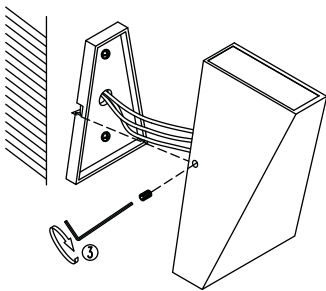

NOVA LUCE

9202261, 9202262

1

Turn off the general switch

2

Drill holes, apply plastic anchors
& tie up screws with a screw driver

3

Connect the wires

4

Fix it in place
& apply side screws

5

Turn on the general switch

6