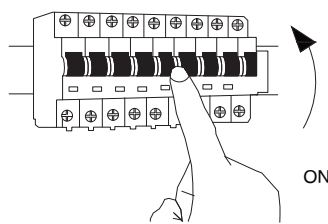

NOVA LUCE

9202261, 9202262

1

Turn off the general switch

2

Drill holes, apply plastic anchors
& tie up screws with a screw driver

3

Connect the wires

4

Fix it in place
& apply side screws

5

Turn on the general switch

6