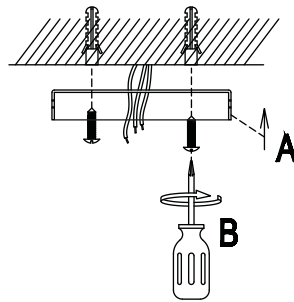

NOVA LUCE

9202261, 9202262

1

Turn off the general switch

2

Drill holes, apply plastic anchors
& tie up screws with a screw driver

3

Connect the wires

4

Fix it in place
& apply side screws

5

Turn on the general switch

6