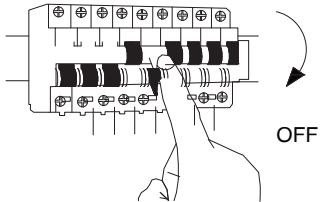

NOVA LUCE

9202261, 9202262

1

Turn off the general switch

2

Drill holes, apply plastic anchors
& tie up screws with a screw driver

3

Connect the wires

4

Fix it in place
& apply side screws

5

Turn on the general switch

6