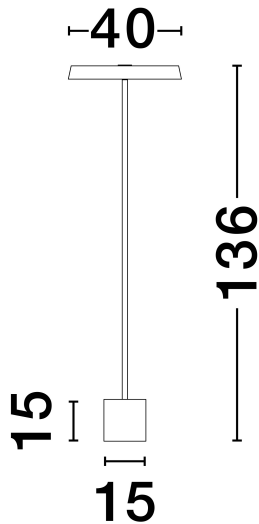

NOVA LUCE

PRODUCT DATASHEET

Version: 001

PRODUCT PHOTOGRAPH

TECHNICAL DRAWING

GENERAL INFORMATION

Product Code	9223418
Collection	Indoor
Product Category	Floor
Product Family	Vetro
Mounting Location	Floor
Application Environment	Indoor
Specifications	N/A

DIMENSION & WEIGHT

LxWxH (cm)	D: 40 H: 136
Cut Out (cm)	N/A
Weight (Kgr)	2.3

MATERIAL & COLOR

Product Color	Matt White
Body Material	Aluminium & Acrylic

APPLICATION & MOUNTING

Ambient Working Temp.	Max 45°C
Type of Protection	IP20
Dimmable	No
Type of Dimming	N/A
Mounting type	Surface
Mounting Depth (cm)	N/A
Led Module Replaceable	No
Light Source	LED

Power (Nominal)	33W
Input voltage (Nominal)	220-240V
Mains Frequency	50/60Hz

PHOTOMETRICAL DATA

Luminous Flux	2666lm
Color Temperature	3000K
Light Color (Designation)	Warm White

WARRANTY

Warranty	3 Years
----------	----------------