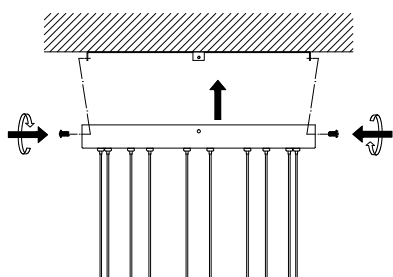

NOVA LUCE

9416956

1

Turn off the general switch

2

Drill holes & apply plastic anchors
With screws

3

Connect the wires

4

Apply the side screws

5

Apply the element in place

6

Turn on the general switch