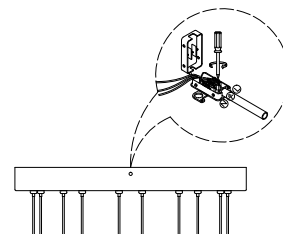

NOVA LUCE

9416956

1

Turn off the general switch

2

Drill holes & apply plastic anchors
With screws

3

Connect the wires

4

Apply the side screws

5

Apply the element in place

6

Turn on the general switch