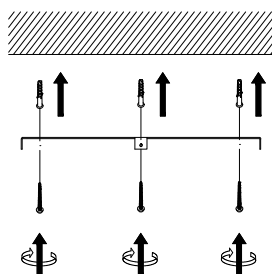

NOVA LUCE

9416956

1

Turn off the general switch

2

Drill holes & apply plastic anchors
With screws

3

Connect the wires

4

Apply the side screws

5

Apply the element in place

6

Turn on the general switch