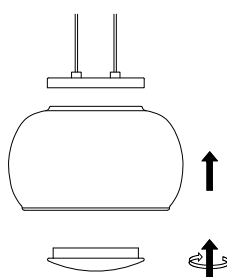

NOVA LUCE

9416956

1

Turn off the general switch

2

Drill holes & apply plastic anchors
With screws

3

Connect the wires

4

Apply the side screws

5

Apply the element in place

6

Turn on the general switch