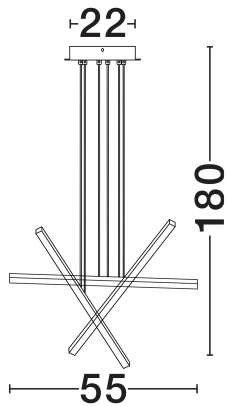

NOVA LUCE

PRODUCT DATASHEET

Version: 001

PRODUCT PHOTOGRAPH

TECHNICAL DRAWING

GENERAL INFORMATION

Product Code	9010033
Collection	Indoor
Product Category	Suspension
Product Family	Lior
Mounting Location	Wall
Application Environment	Indoor
Specifications	N/A

DIMENSION & WEIGHT

LxWxH (cm)	L: 55 W: 55 H: 180
Cut Out (cm)	N/A
Weight (Kgr)	1.8

MATERIAL & COLOR

Product Color	Sandy Black
Body Material	Aluminium & Acrylic

APPLICATION & MOUNTING

Ambient Working Temp.	Max 45°C
Type of Protection	IP20
Dimmable	No
Type of Dimming	N/A
Mounting type	Surface
Mounting Depth (cm)	N/A
Led Module Replaceable	No
Light Source	LED

Power (Nominal)	41W
Input voltage (Nominal)	220-240V
Mains Frequency	50/60Hz

PHOTOMETRICAL DATA

Luminous Flux	4183lm
Color Temperature	3000K
Light Color (Designation)	Warm White

WARRANTY

Warranty	3 Years
----------	----------------