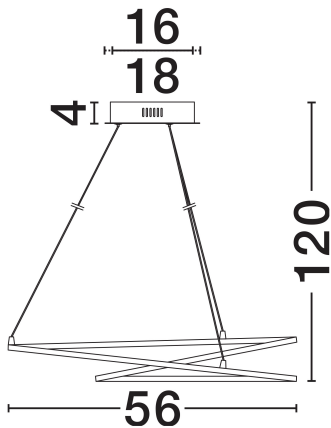

NOVA LUCE

PRODUCT DATASHEET

Version: 001

PRODUCT PHOTOGRAPH

TECHNICAL DRAWING

GENERAL INFORMATION

Product Code	8101201
Collection	Indoor
Product Category	Suspension
Product Family	Viareggio
Mounting Location	Wall
Application Environment	Indoor
Specifications	N/A

DIMENSION & WEIGHT

LxWxH (cm)	D: 56 H: 120
Cut Out (cm)	N/A
Weight (Kgr)	1.4

MATERIAL & COLOR

Product Color	Chrome
Body Material	Aluminium & Acrylic

APPLICATION & MOUNTING

Ambient Working Temp.	Max 45°C
Type of Protection	IP20
Dimmable	No
Type of Dimming	N/A
Mounting type	Surface
Mounting Depth (cm)	N/A
Led Module Replaceable	No
Light Source	LED

Power (Nominal)	28W
Input voltage (Nominal)	220-240V
Mains Frequency	50/60Hz

PHOTOMETRICAL DATA

Luminous Flux	2000lm
Color Temperature	3000K
Light Color (Designation)	Warm White

WARRANTY

Warranty	3 Years
----------	----------------