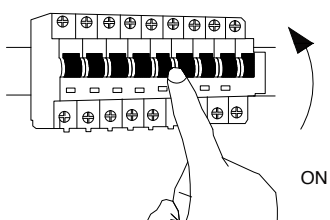

NOVA LUCE

9035963

1

Turn off the general switch

2

Mark & drill holes
Apply plastic anchors & tie up screws

3

Connect wires

4

Fix it into place
by tying up the screws

5

Apply the cap into place by rotate

6

Insert the bulbs by rotate

7

Turn on the general switch