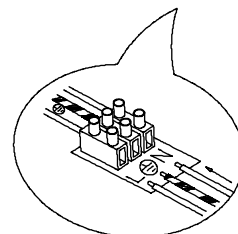

NOVA LUCE

9035963

1

Turn off the general switch

2

Mark & drill holes
Apply plastic anchors & tie up screws

3

Connect wires

4

Fix it into place
by tying up the screws

5

Apply the cap into place by rotate

6

Insert the bulbs by rotate

7

Turn on the general switch