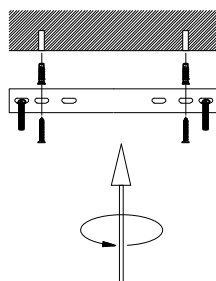

NOVA LUCE

9035963

1

Turn off the general switch

2

Mark & drill holes
Apply plastic anchors & tie up screws

3

Connect wires

4

Fix it into place
by tying up the screws

5

Apply the cap into place by rotate

6

Insert the bulbs by rotate

7

Turn on the general switch