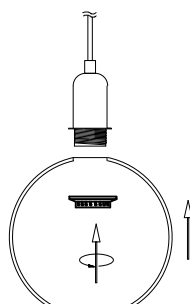

NOVA LUCE

9035963

1

Turn off the general switch

2

Mark & drill holes
Apply plastic anchors & tie up screws

3

Connect wires

4

Fix it into place
by tying up the screws

5

Apply the cap into place by rotate

6

Insert the bulbs by rotate

7

Turn on the general switch