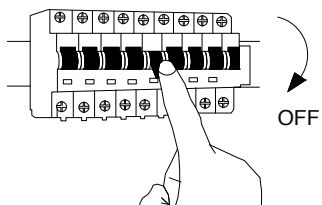

NOVA LUCE

9035963

1

Turn off the general switch

2

Mark & drill holes
Apply plastic anchors & tie up screws

3

Connect wires

4

Fix it into place
by tying up the screws

5

Apply the cap into place by rotate

6

Insert the bulbs by rotate

7

Turn on the general switch