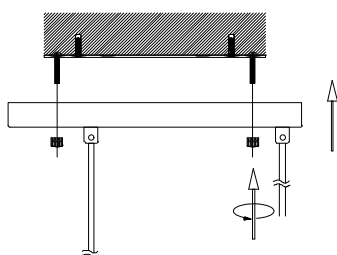

NOVA LUCE

9035963

1

Turn off the general switch

2

Mark & drill holes
Apply plastic anchors & tie up screws

3

Connect wires

4

Fix it into place
by tying up the screws

5

Apply the cap into place by rotate

6

Insert the bulbs by rotate

7

Turn on the general switch