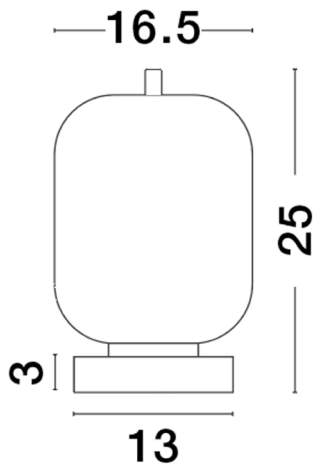

NOVA LUCE

PRODUCT DATASHEET

Version: 001

PRODUCT PHOTOGRAPH

TECHNICAL DRAWING

GENERAL INFORMATION

Product Code	9624087
Collection	Decorative
Product Category	Table
Product Family	Lato
Mounting Location	N/A
Application Environment	Indoor

DIMENSION & WEIGHT

LxWxH (cm)	D: 16,5 H: 25
Cut out (cm)	N/A
Weight (Kgr)	1.4

MATERIAL & COLOR

Product Color	Black & Opal
Body Material	Metal & Glass

APPLICATION & MOUNTING

Ambient Working Temp.	Max 45 oC
Type of Protection	IP20
Dimmable	Depends on the lamp
Type of Dimming (Optional)	N/A
Mounting type	N/A
Mounting Depth (cm)	N/A
Led Module Replaceable	Yes
Light Source	LED E14

Power (Nominal)	Depends on the lamp
Input voltage (Nominal)	220-240Vac
Mains Frequency	50/60Hz

PHOTOMETRICAL DATA

Luminous Flux	Depends on the lamp
Color Temperature	Depends on the lamp
Light Color (Designation)	N/A