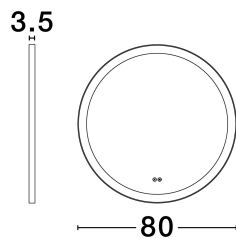

NOVA LUCE

PRODUCT DATASHEET

Version: 001

PRODUCT PHOTOGRAPH

TECHNICAL DRAWING

GENERAL INFORMATION

Product Code	9006017
Collection	Indoor
Product Category	Bathroom
Product Family	Ural
Mounting Location	Ceiling
Application Environment	Indoor
Specifications	N/A

DIMENSION & WEIGHT

LxWxH (cm)	D: 80 W: 3.5
Cut Out (cm)	N/A
Weight (Kgr)	11.5

MATERIAL & COLOR

Product Color	Sandy Black & White
Body Material	Aluminium & Mirror Glass

APPLICATION & MOUNTING

Ambient Working Temp.	Max 45°C
Type of Protection	IP44
Dimmable	No
Type of Dimming	N/A
Mounting type	Surface
Mounting Depth (cm)	N/A
Led Module Replaceable	No
Light Source	LED

Power (Nominal)	29W
Input voltage (Nominal)	220-240V
Mains Frequency	50/60Hz

PHOTOMETRICAL DATA

Luminous Flux	977lm
Color Temperature	4000K
Light Color (Designation)	Neutral White

WARRANTY

Warranty	3 Years
----------	----------------