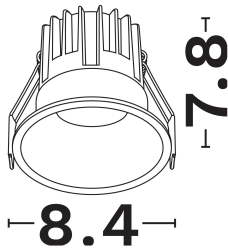

NOVA LUCE

PRODUCT DATASHEET

Version: 001

PRODUCT PHOTOGRAPH

GENERAL INFORMATION

Product Code	9580622
Product Category	Downlights
Product Family	Luella
Mounting Location	Ceiling
Application Environment	Indoor

DIMENSION & WEIGHT

LxWxH (cm)	D: 8.5 H:7.5
Cut out (cm)	7,5
Weight (Kgr)	N/A

TECHNICAL DRAWING

MATERIAL & COLOR

Product Color	Black
Body Material	Aluminium
Cover Material	N/A

APPLICATION & MOUNTING

Ambient Working Temp.	45 C
Type of Protection	IP20
Protection Class IK	IK03
Dimmable	Yes
Type of Dimming (Optional)	Triac/Dali
Mounting type	Recessed
Mounting Depth (cm)	Ceiling
Led Module Replaceable	No
Light Source	Led
Adjustable	No

NOVA LUCE

PRODUCT DATASHEET

Version: 001

ELECTRICAL DATA

Power (Nominal)	13
Input voltage (Nominal)	220-240Vac
Mains Frequency	50/60Hz
Output voltage	40Vdc
Output Current	300mA
Power Factor	0,9
Efficiency	>73%
SVM	<0.4
Pst	<1
Class	II

PHOTOMETRICAL DATA

Luminous Flux	925
Luminous Efficacy	71.2
Color Temperature	3000
Light Color (Designation)	Warm White
CRI	>90
SDCM	<3
Beam Angle	38
UGR	<19

LIFESPAN

Lifetime	50000
----------	--------------