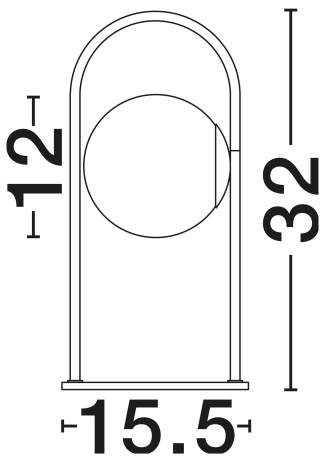

NOVA LUCE

PRODUCT DATASHEET

Version: 001

PRODUCT PHOTOGRAPH

TECHNICAL DRAWING

GENERAL INFORMATION

Product Code	9695225
Collection	Indoor
Product Category	Table
Product Family	Hook
Mounting Location	Table
Application Environment	Indoor
Specifications	N/A

DIMENSION & WEIGHT

LxWxH (cm)	D: 15.5 H: 32
Cut Out (cm)	N/A
Weight (Kgr)	1.6

MATERIAL & COLOR

Product Color	Opal & Satin Gold
Body Material	Glass & Metal

APPLICATION & MOUNTING

Ambient Working Temp.	Max 45°C
Type of Protection	IP20
Dimmable	No
Type of Dimming	N/A
Mounting type	Surface
Mounting Depth (cm)	N/A
Led Module Replaceable	No
Light Source	LED

Power (Nominal)	5W
Input voltage (Nominal)	220-240V
Mains Frequency	50/60Hz

PHOTOMETRICAL DATA

Luminous Flux	489lm
Color Temperature	3000K
Light Color (Designation)	Warm White

WARRANTY

Warranty	3 Years
----------	----------------