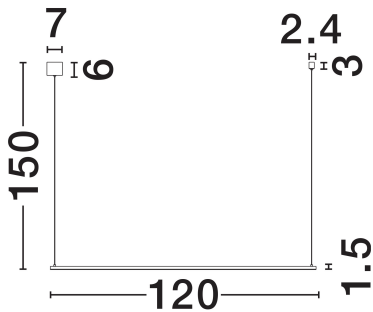

TECHNICAL DRAWING

APPLICATION & MOUNTING

Ambient Working Temp.	Max 45°C
Type of Protection	IP20
Dimmable	No
Type of Dimming	N/A
Mounting type	Surface
Mounting Depth (cm)	N/A
Led Module Replaceable	No
Light Source	LED

NOVA LUCE S.A

Schimatari Viotias
32009, Greece

+30 22620 58 121
+30 22620 56 743

info@novaluce.com
www.novaluce.com