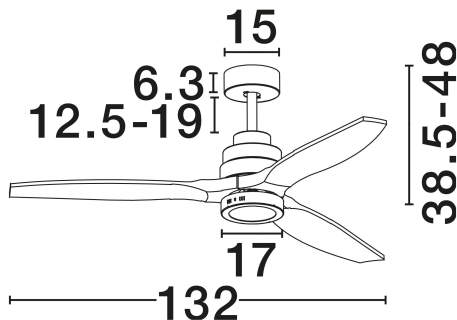

NOVA LUCE

PRODUCT DATASHEET

Version: 001

PRODUCT PHOTOGRAPH

GENERAL INFORMATION

Product Code	5231401
Collection	Indoor
Product Category	Fans
Product Family	Sabal
Mounting Location	Ceiling
Application Environment	Indoor
Specifications	N/A

DIMENSION & WEIGHT

LxWxH (cm)	D: 132 H: 35-48
Cut Out (cm)	N/A
Weight (Kgr)	5.8

MATERIAL & COLOR

Product Color	Matt Black & Brown
Body Material	Steel & Glass & Wood

TECHNICAL DRAWING

APPLICATION & MOUNTING

Ambient Working Temp.	Max 45°C
Type of Protection	IP20
Dimmable	No
Type of Dimming	N/A
Mounting type	Surface
Mounting Depth (cm)	N/A
Led Module Replaceable	No
Light Source	LED

NOVA LUCE S.A

Schimatari Viotias
32009, Greece

+30 22620 58 121
+30 22620 56 743

info@novaluce.com
www.novaluce.com

NOVA LUCE

PRODUCT DATASHEET

Version: 001

ELECTRICAL DATA

Power (Nominal)	12W
Input voltage (Nominal)	220-240V
Mains Frequency	50/60Hz

PHOTOMETRICAL DATA