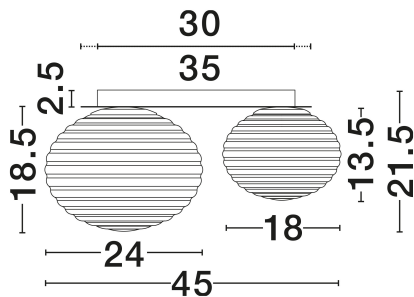

TECHNICAL DRAWING

GENERAL INFORMATION

Product Code	9028847
Collection	Indoor
Product Category	Ceiling
Product Family	Allen
Mounting Location	Ceiling
Application Environment	Indoor
Specifications	N/A

DIMENSION & WEIGHT

LxWxH (cm)	L: 45 W: 35 H: 21.5
Cut Out (cm)	N/A
Weight (Kgr)	2.6

MATERIAL & COLOR

Product Color	Milky White Structured & Matt Gold
Body Material	Glass & Metal

APPLICATION & MOUNTING

Ambient Working Temp.	Max 45°C
Type of Protection	IP20
Dimmable	Yes
Type of Dimming	N/A
Mounting type	Surface
Mounting Depth (cm)	N/A
Led Module Replaceable	Yes
Light Source	E14 & E27

NOVA LUCE S.A

Schimatari Viotias
32009, Greece

+30 22620 58 121
+30 22620 56 743

info@novaluce.com
www.novaluce.com