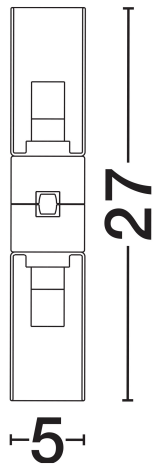

NOVA LUCE

PRODUCT DATASHEET

Version: 001

PRODUCT PHOTOGRAPH

TECHNICAL DRAWING

GENERAL INFORMATION

Product Code	9090289
Collection	Indoor
Product Category	Accessories
Product Family	Gru
Mounting Location	N/A
Application Environment	Indoor
Specifications	N/A

DIMENSION & WEIGHT

LxWxH (cm)	D: 5 H: 27
Cut Out (cm)	N/A
Weight (Kgr)	0

MATERIAL & COLOR

Product Color	Sandy Black
Body Material	Aluminium & Glass

APPLICATION & MOUNTING

Ambient Working Temp.	Max 45°C
Type of Protection	IP20
Dimmable	No
Type of Dimming	N/A
Mounting type	Surface
Mounting Depth (cm)	N/A
Led Module Replaceable	No
Light Source	LED

Power (Nominal)	8W
Input voltage (Nominal)	220-240V
Mains Frequency	50/60Hz

PHOTOMETRICAL DATA

Luminous Flux	400lm
Color Temperature	3000K
Light Color (Designation)	Warm White

WARRANTY

Warranty	3 Years
----------	----------------