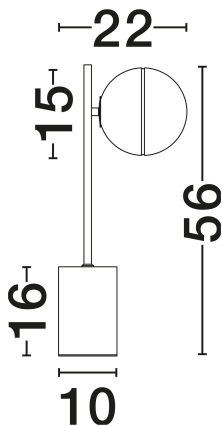

NOVA LUCE

PRODUCT DATASHEET

Version: 001

PRODUCT PHOTOGRAPH

GENERAL INFORMATION

Product Code	9960618
Collection	Indoor
Product Category	Table
Product Family	Cantona
Mounting Location	Table
Application Environment	Indoor
Specifications	N/A

DIMENSION & WEIGHT

LxWxH (cm)	L: 15 W: 22 H: 56
Cut Out (cm)	N/A
Weight (Kgr)	3.7

MATERIAL & COLOR

Product Color	Brass Gold & Milky White & White
Body Material	Metal & Glass & Marble

TECHNICAL DRAWING

APPLICATION & MOUNTING

Ambient Working Temp.	Max 45°C
Type of Protection	IP20
Dimmable	Yes
Type of Dimming	N/A
Mounting type	Surface
Mounting Depth (cm)	N/A
Led Module Replaceable	Yes
Light Source	LED G9

NOVA LUCE S.A

Schimatari Viotias
32009, Greece

+30 22620 58 121
+30 22620 56 743

info@novaluce.com
www.novaluce.com

NOVA LUCE

PRODUCT DATASHEET

Version: 001

ELECTRICAL DATA

Power (Nominal)	1x5W
Input voltage (Nominal)	100-240V
Mains Frequency	50/60Hz

PHOTOMETRICAL DATA