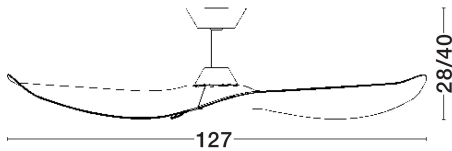

GENERAL INFORMATION

Product Code	9952390
Collection	Indoor
Product Category	Fans
Product Family	Ventra
Mounting Location	Ceiling
Application Environment	Indoor
Specifications	N/A

DIMENSION & WEIGHT

LxWxH (cm)	D: 127 H1: 28 H2: 40
Cut Out (cm)	N/A
Weight (Kgr)	6

MATERIAL & COLOR

Product Color	Sandy White & Matt White
Body Material	Metal & Abs

APPLICATION & MOUNTING

Ambient Working Temp.	Max 45°C
Type of Protection	IP20
Dimmable	N/A
Type of Dimming	N/A
Mounting type	Surface
Mounting Depth (cm)	N/A
Led Module Replaceable	N/A
Light Source	N/A

NOVA LUCE S.A

Schimatari Viotias
32009, Greece

+30 22620 58 121
+30 22620 56 743

info@novaluce.com
www.novaluce.com