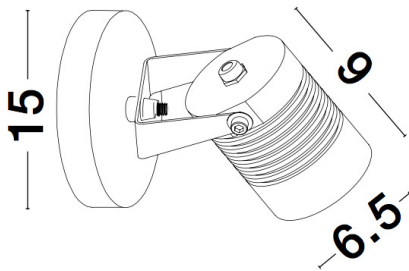

NOVA LUCE

PRODUCT DATASHEET

Version: 001

PRODUCT PHOTOGRAPH

TECHNICAL DRAWING

GENERAL INFORMATION

Product Code	9971452
Collection	Outdoor
Product Category	Spotlights
Product Family	FEND
Mounting Location	Ground / Wall
Application Environment	Outdoor

DIMENSION & WEIGHT

LxWxH (cm)	L: 6,5 W: 9 H: 15
Cut out (cm)	N/A
Weight (Kgr)	0.4

MATERIAL & COLOR

Product Color	Black
Body Material	Aluminium&-Glass

APPLICATION & MOUNTING

Ambient Working Temp.	Max 40 oC
Type of Protection	IP65
Dimmable	No
Type of Dimming (Optional)	N/A
Mounting type	Surface
Mounting Depth (cm)	N/A
Led Module Replaceable	No
Light Source	LED

Power (Nominal)	10W
Input voltage (Nominal)	220-240Vac
Mains Frequency	50/60Hz

PHOTOMETRICAL DATA

Luminous Flux	742 lm
Color Temperature	3000K
Light Color (Designation)	Warm White

WARRANTY

Warranty	3 Years
----------	----------------